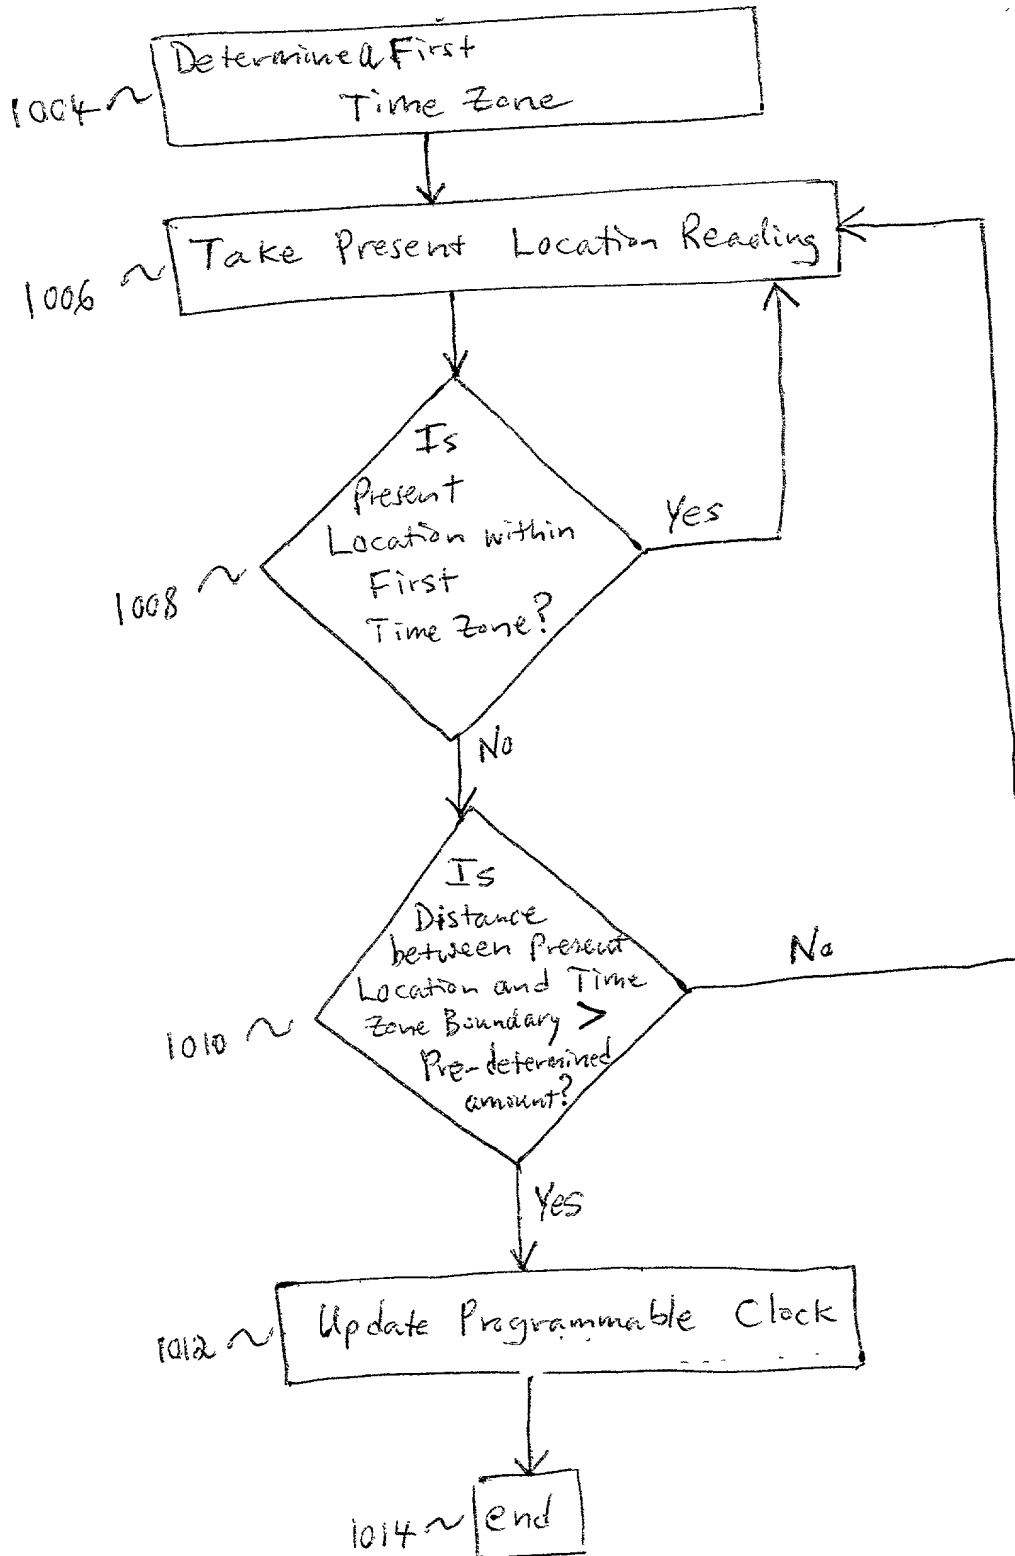

Fig 10

FOR280" 49T6E660